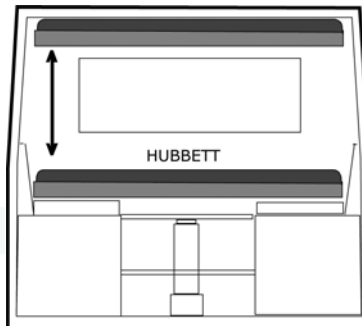

Living the spirit of

ACTION MOBIL ...the original!

*...The right dimension
when things need to be smaller!*

*A generously dimensioned seating area with a panorama window.
A kitchen that leaves nothing to be desired.
Sanitary and shower area separated from the cabin by a glass door.
A day cabin fully equipped with technical gadgets.
An ACTION MOBIL, which thanks to its compact dimensions, can access
any terrain.*

A height-adjustable bed at the rear of the cabin makes it possible!

*The height-adjustable bed with its width of 160 cm provides comfort
at a level so far reserved only for considerably bigger vehicles.*