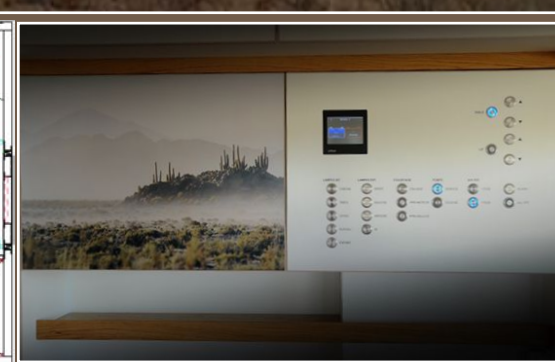

Living the spirit of

ACTION MOBIL ...the original!

*...The right dimension
when things need to be smaller!*

*A generously dimensioned seating area with a panorama window.
A kitchen that leaves nothing to be desired.
Sanitary and shower area separated from the cabin by a glass door.
A day cabin fully equipped with technical gadgets.
An ACTION MOBIL, which thanks to its compact dimensions, can access
any terrain.*

PURE 4500 HB

The panoramic view from the PURE 4500HB

Convenience and safety at the most outstanding beauty spots in the world!

ACTION MOBIL ...the original!

Maximum comfort and perfect technology within the smallest space possible.