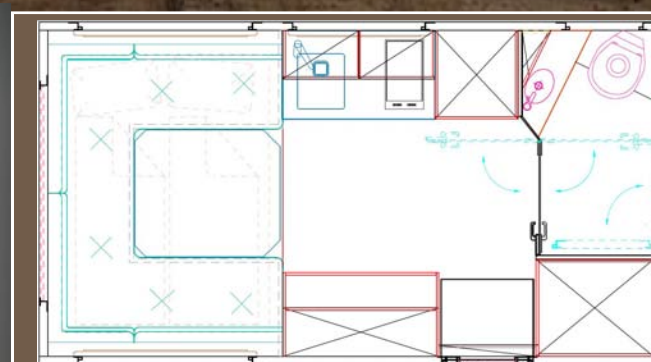

Maximum comfort and perfect technology within the smallest space possible.